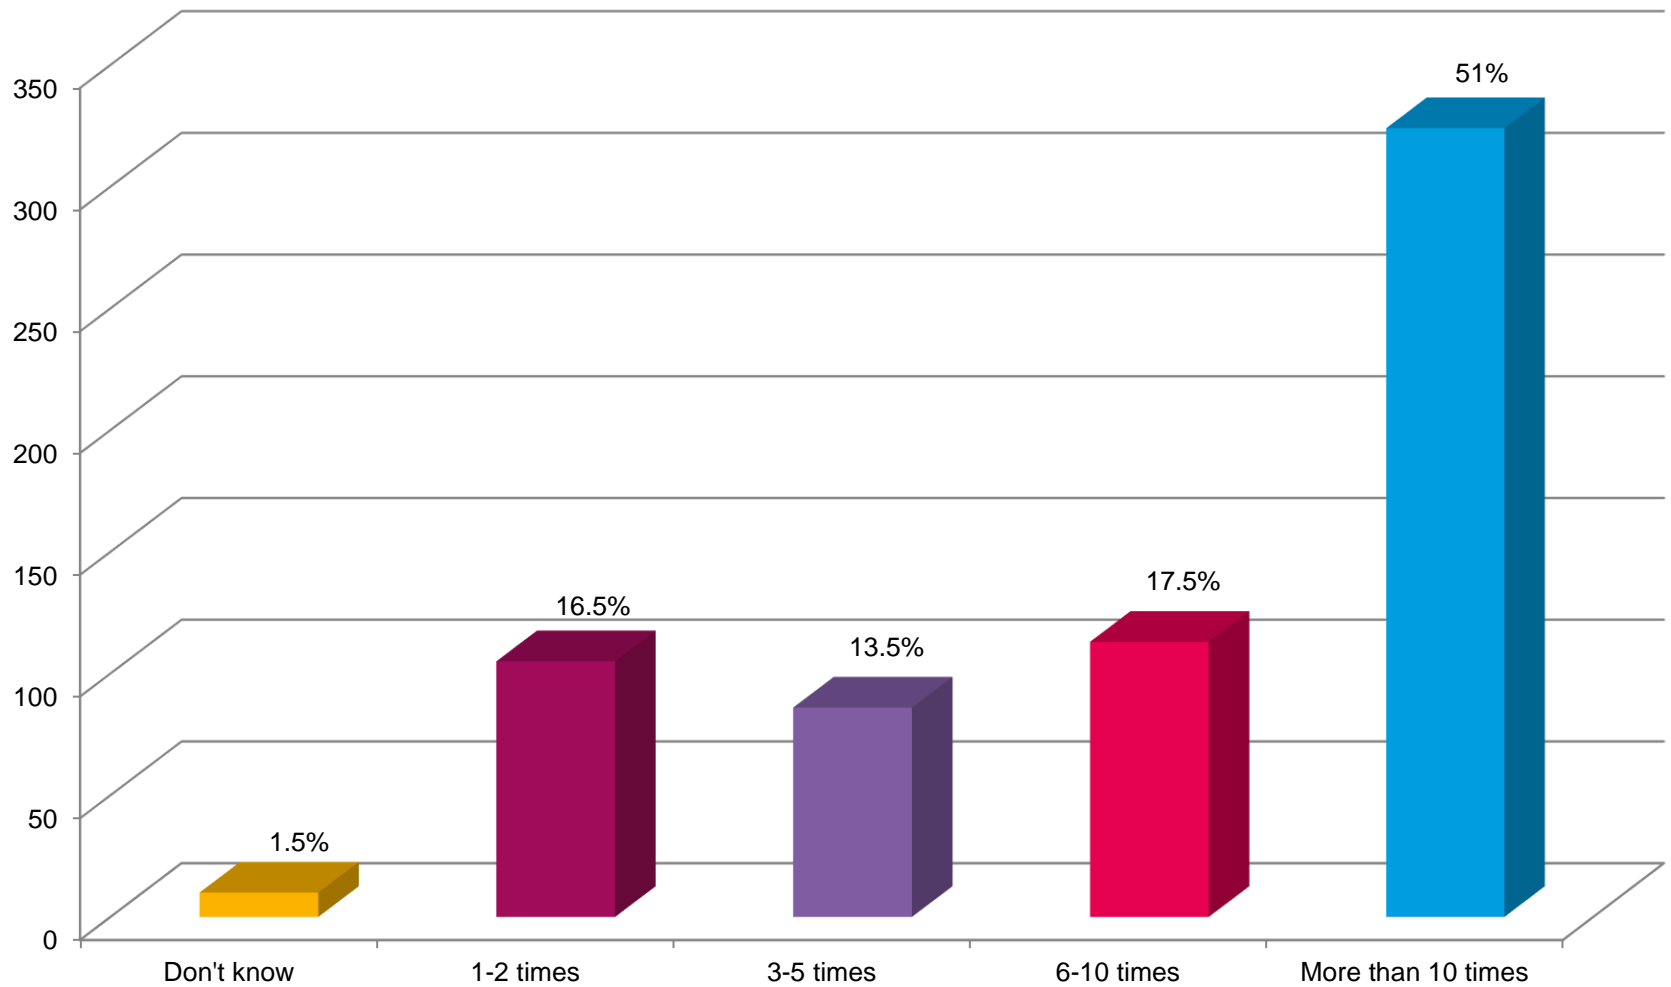

# 2023 Visitor Demographics

Total number of survey responses: 638  
Number of show attendees: 120,000

# Are your day-to-day activities limited because of a health problem?

# How many times have you visited the show?