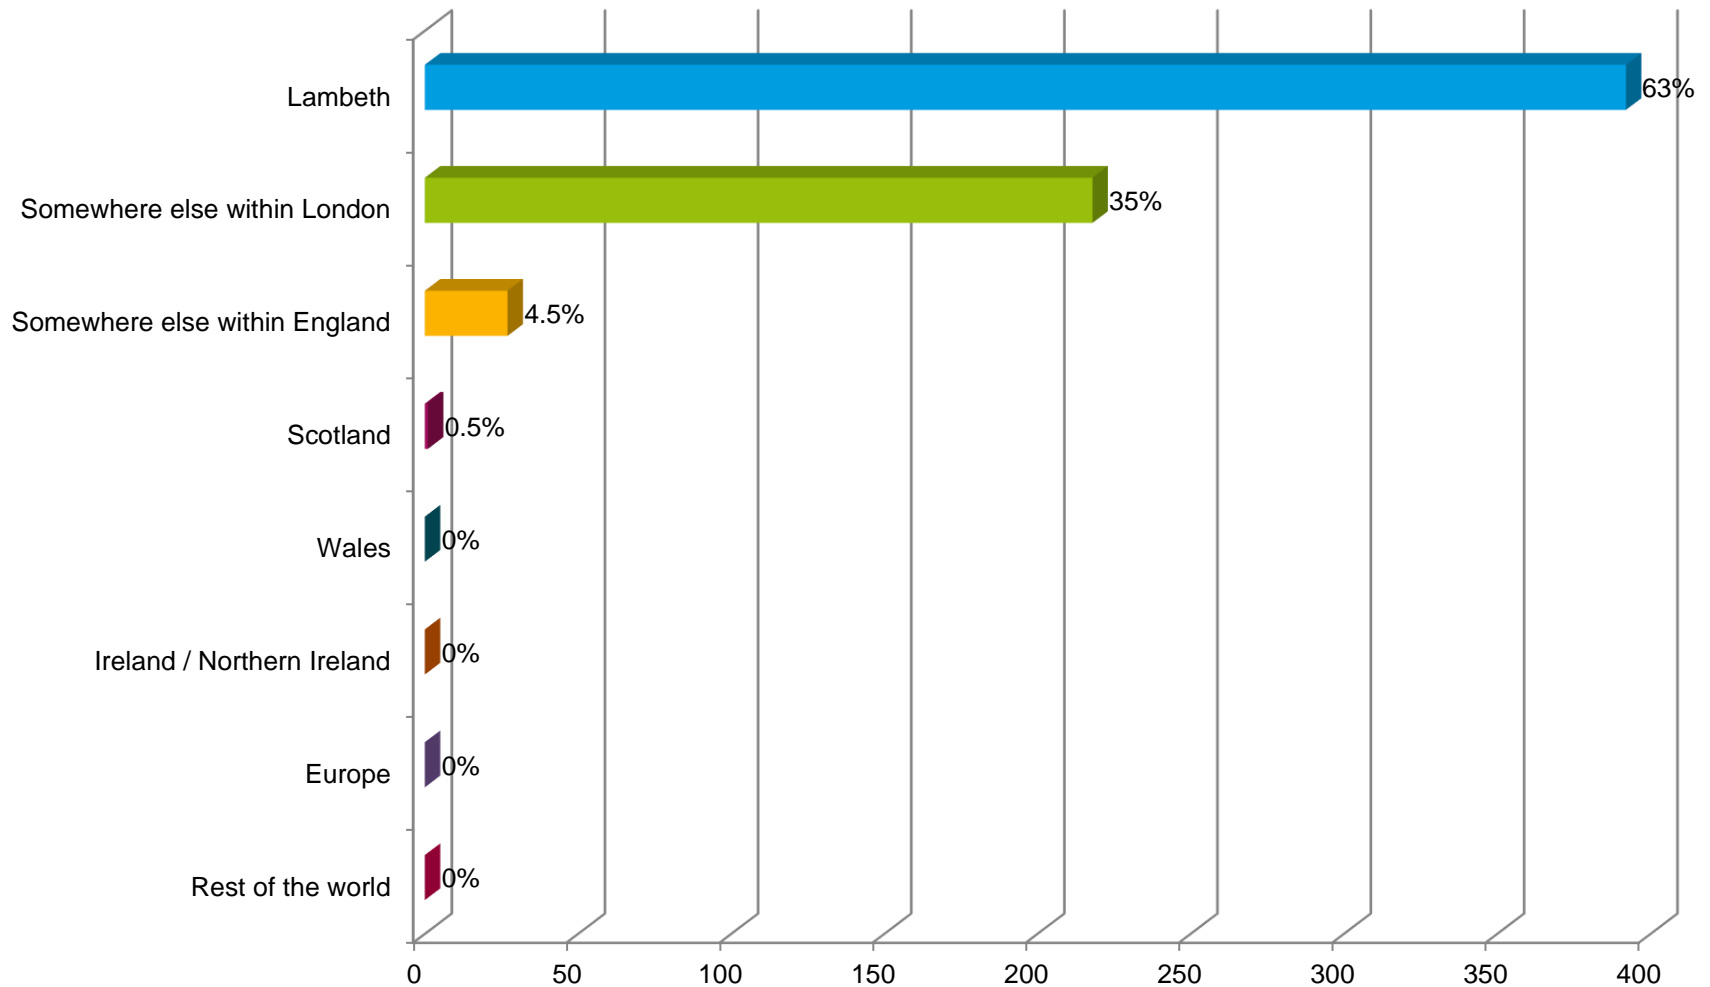

Where did you travel from to get to the show?