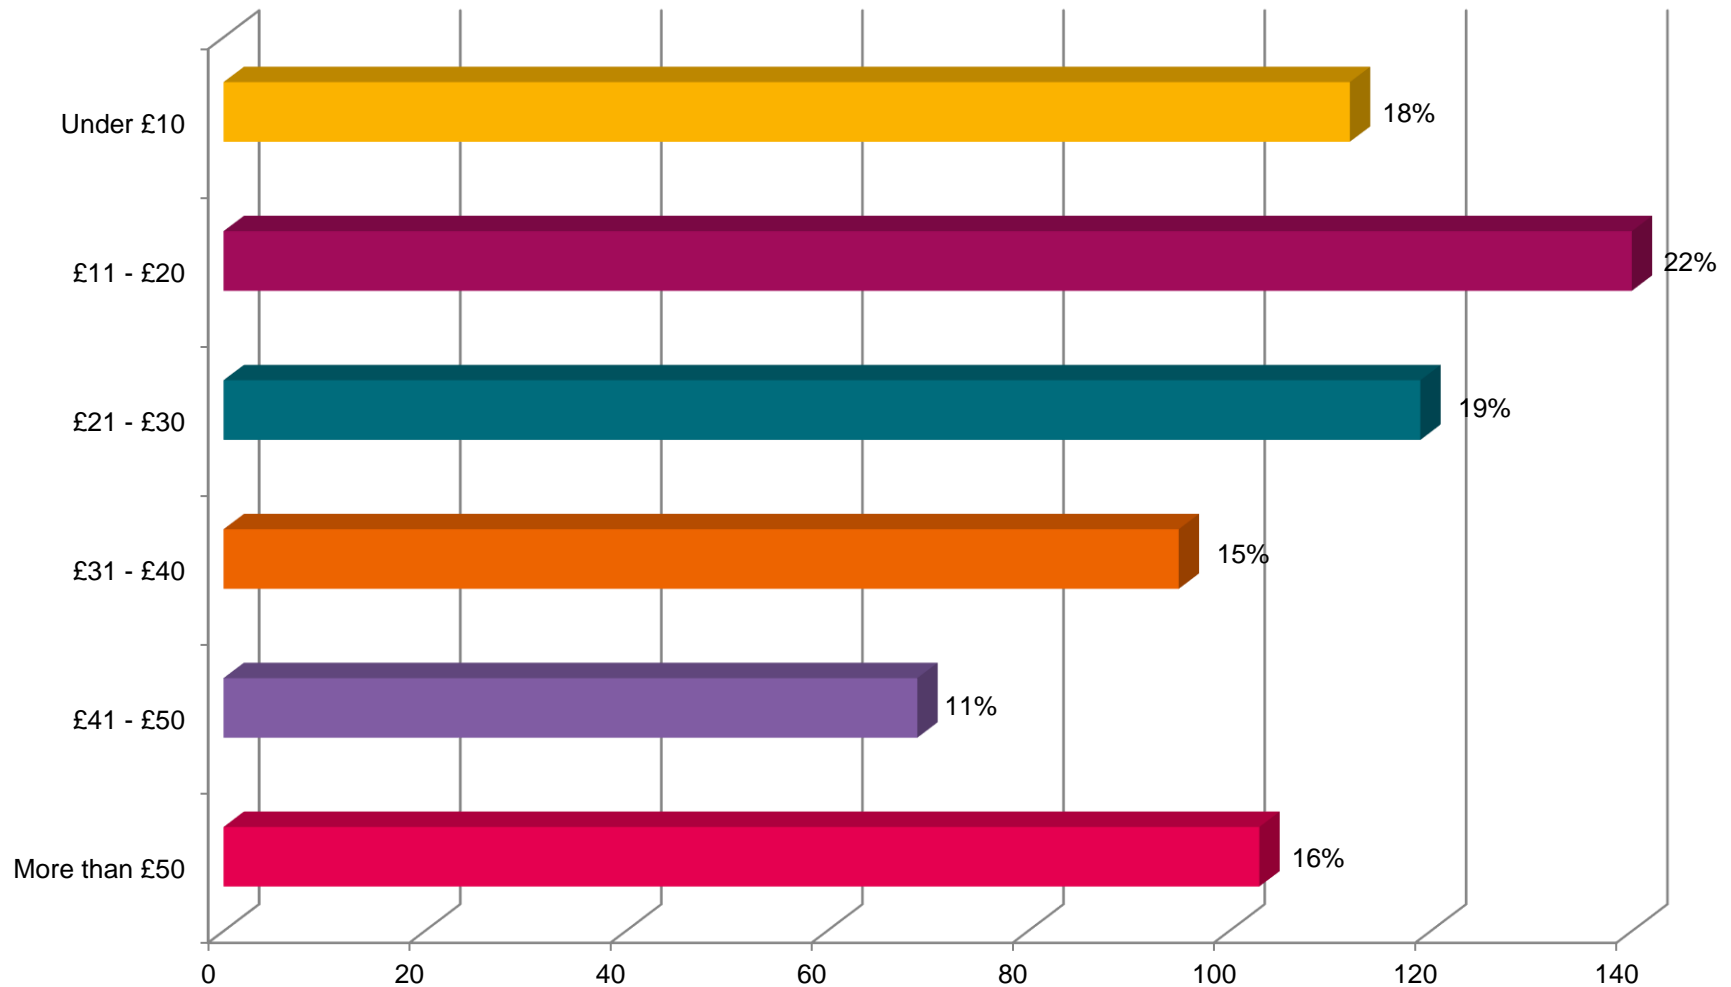

How much money did you spend at the show?