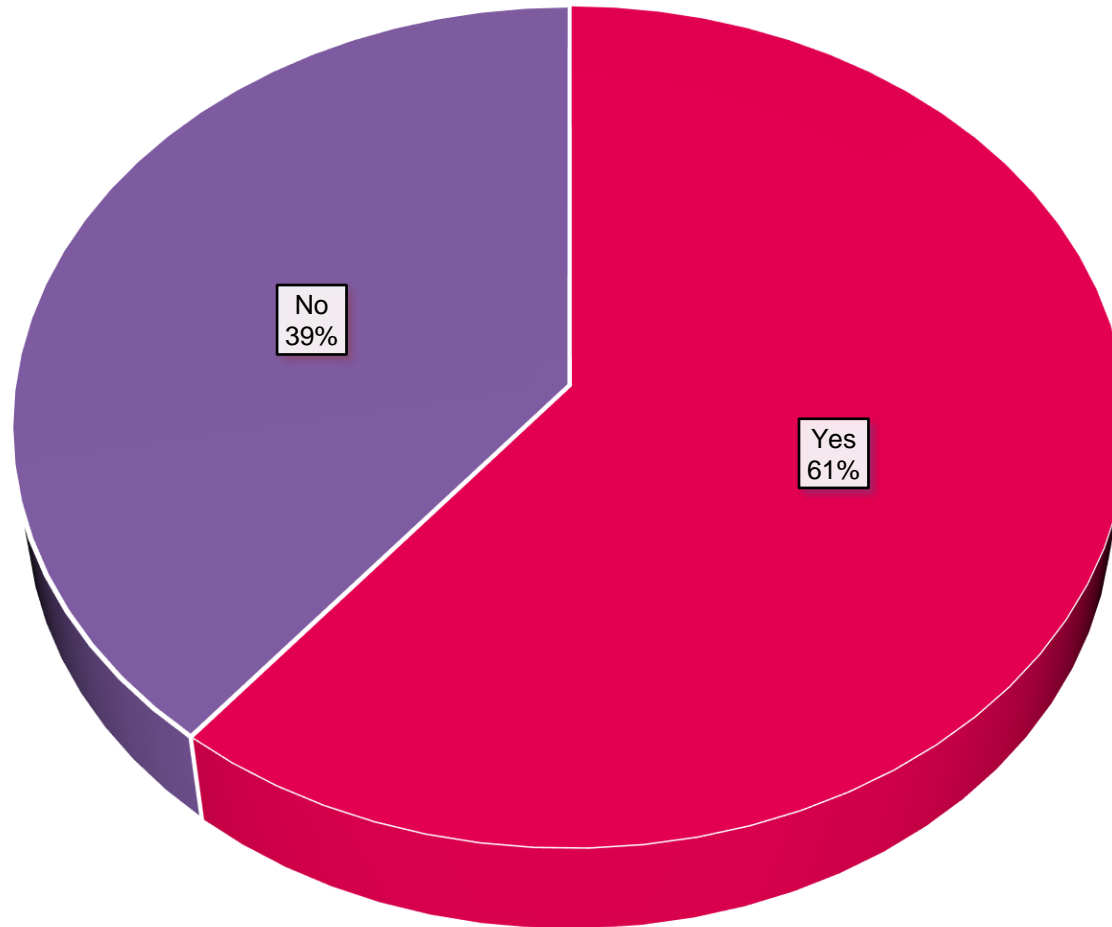

# 2023 Visitor Demographics

Total number of survey responses: 638  
Number of show attendees: 120,000

# What is your age group?