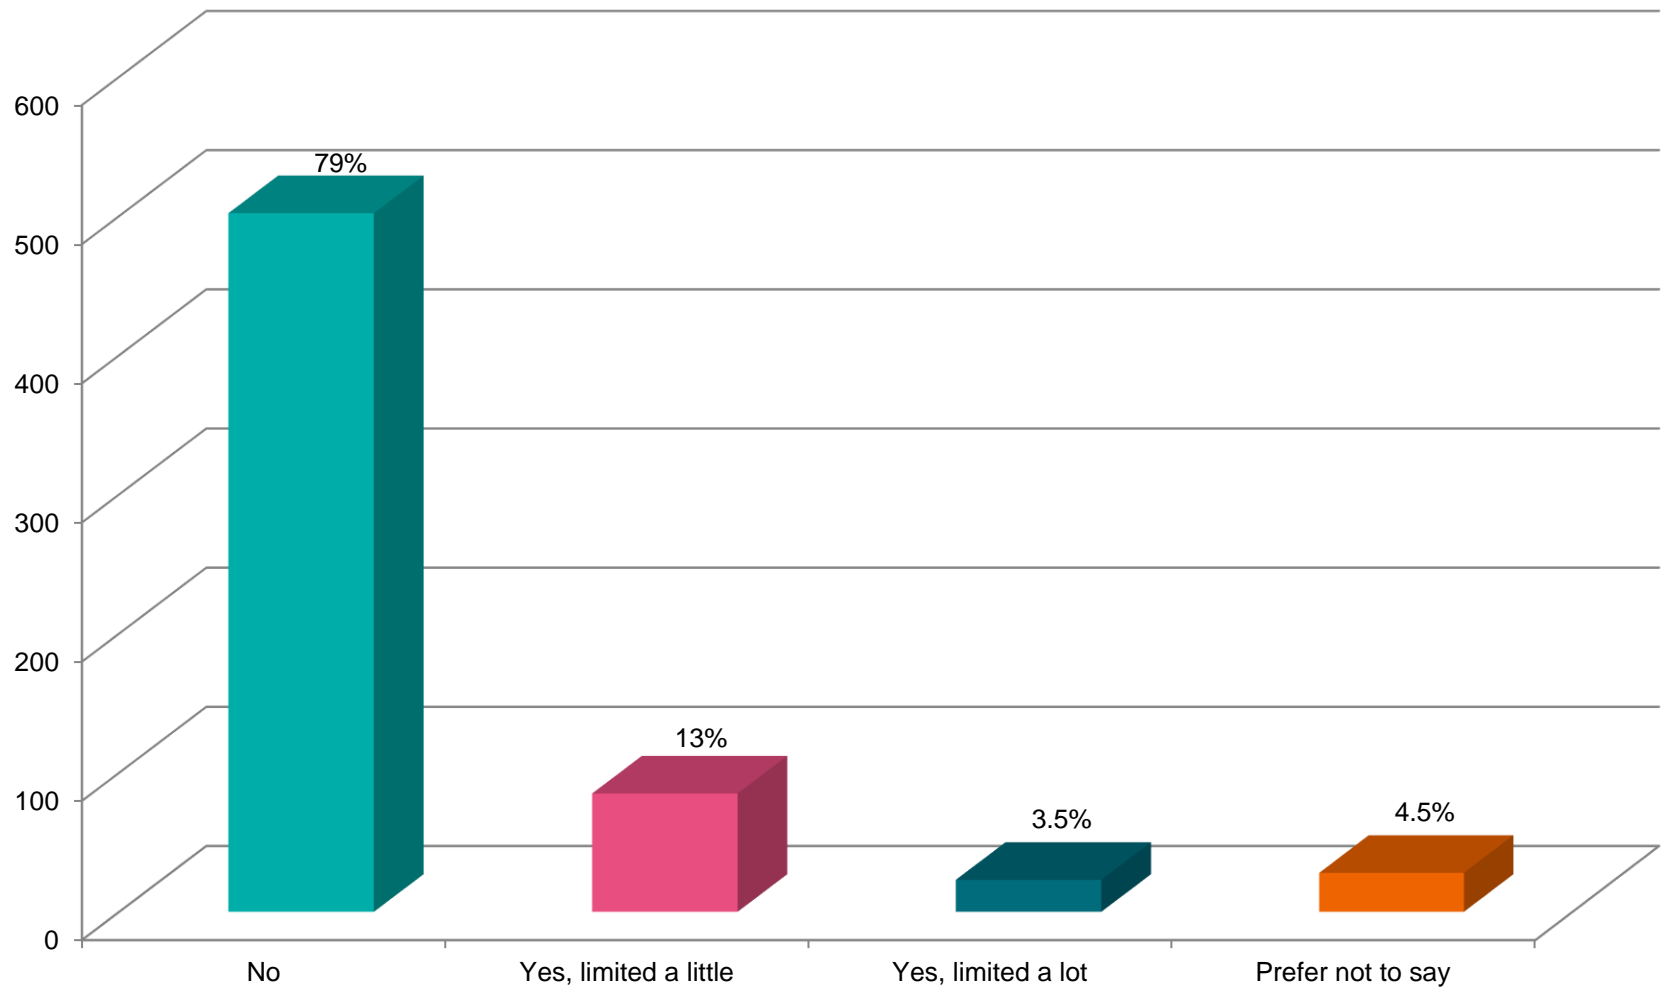

Are your day-to-day activities limited because of a health problem?