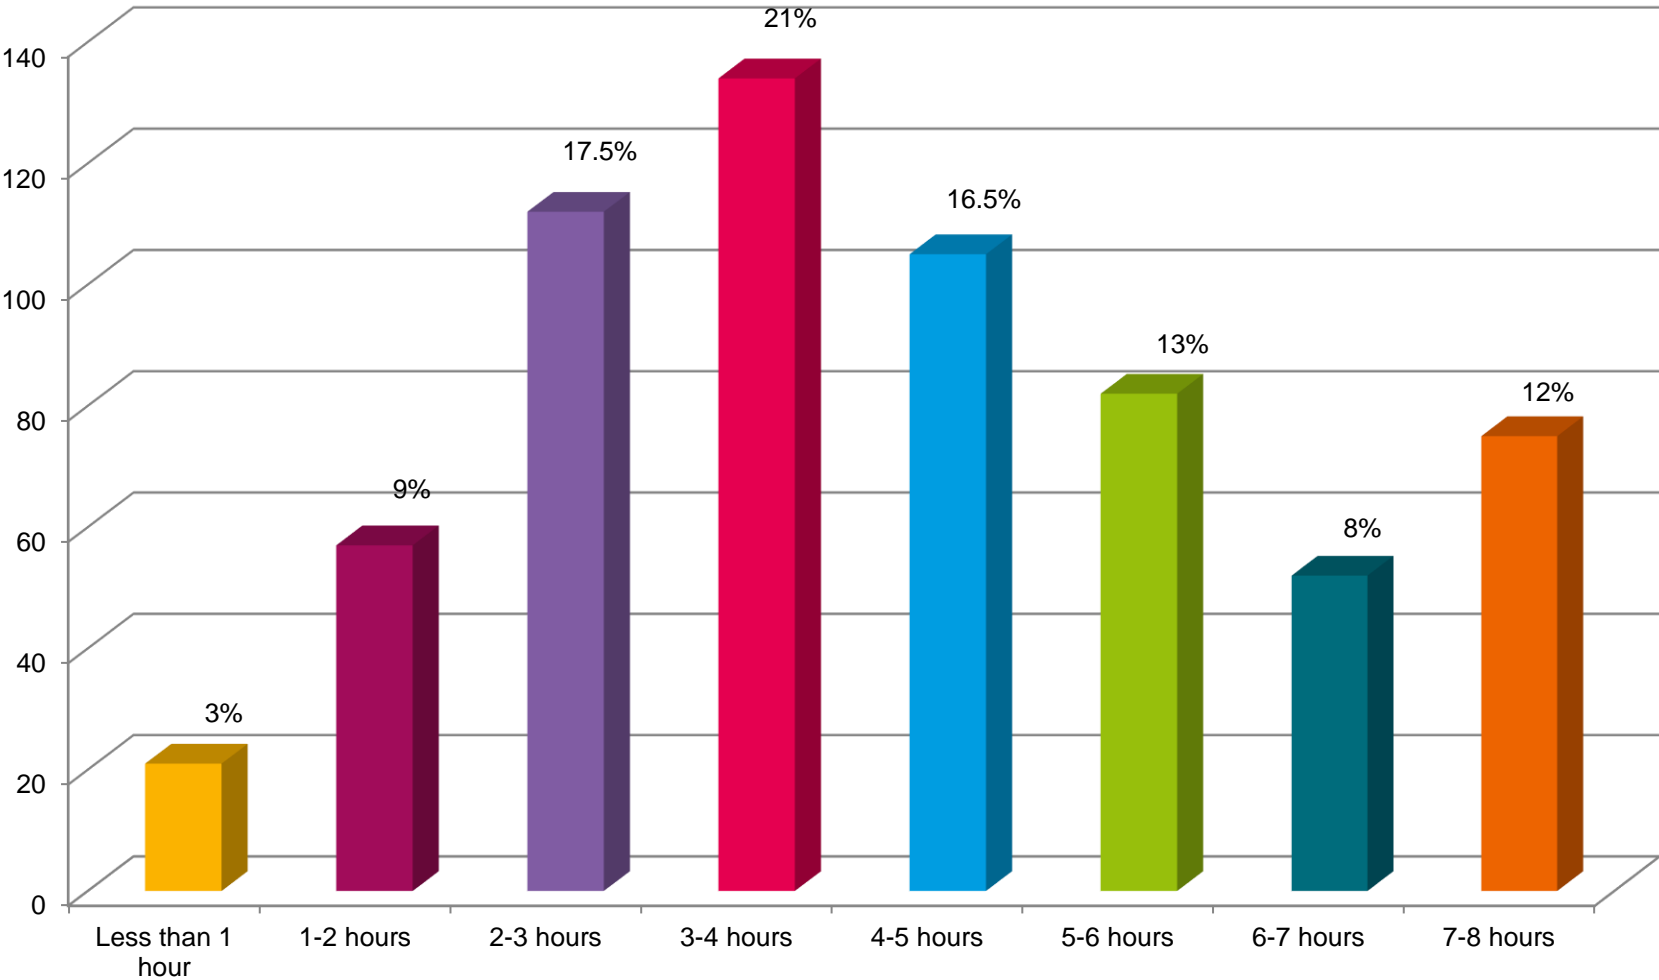

# Who did you attend the show with?

Respondents were given the opportunity to choose multiple options

# What day did you attend?

# How much time did you spend at the show?