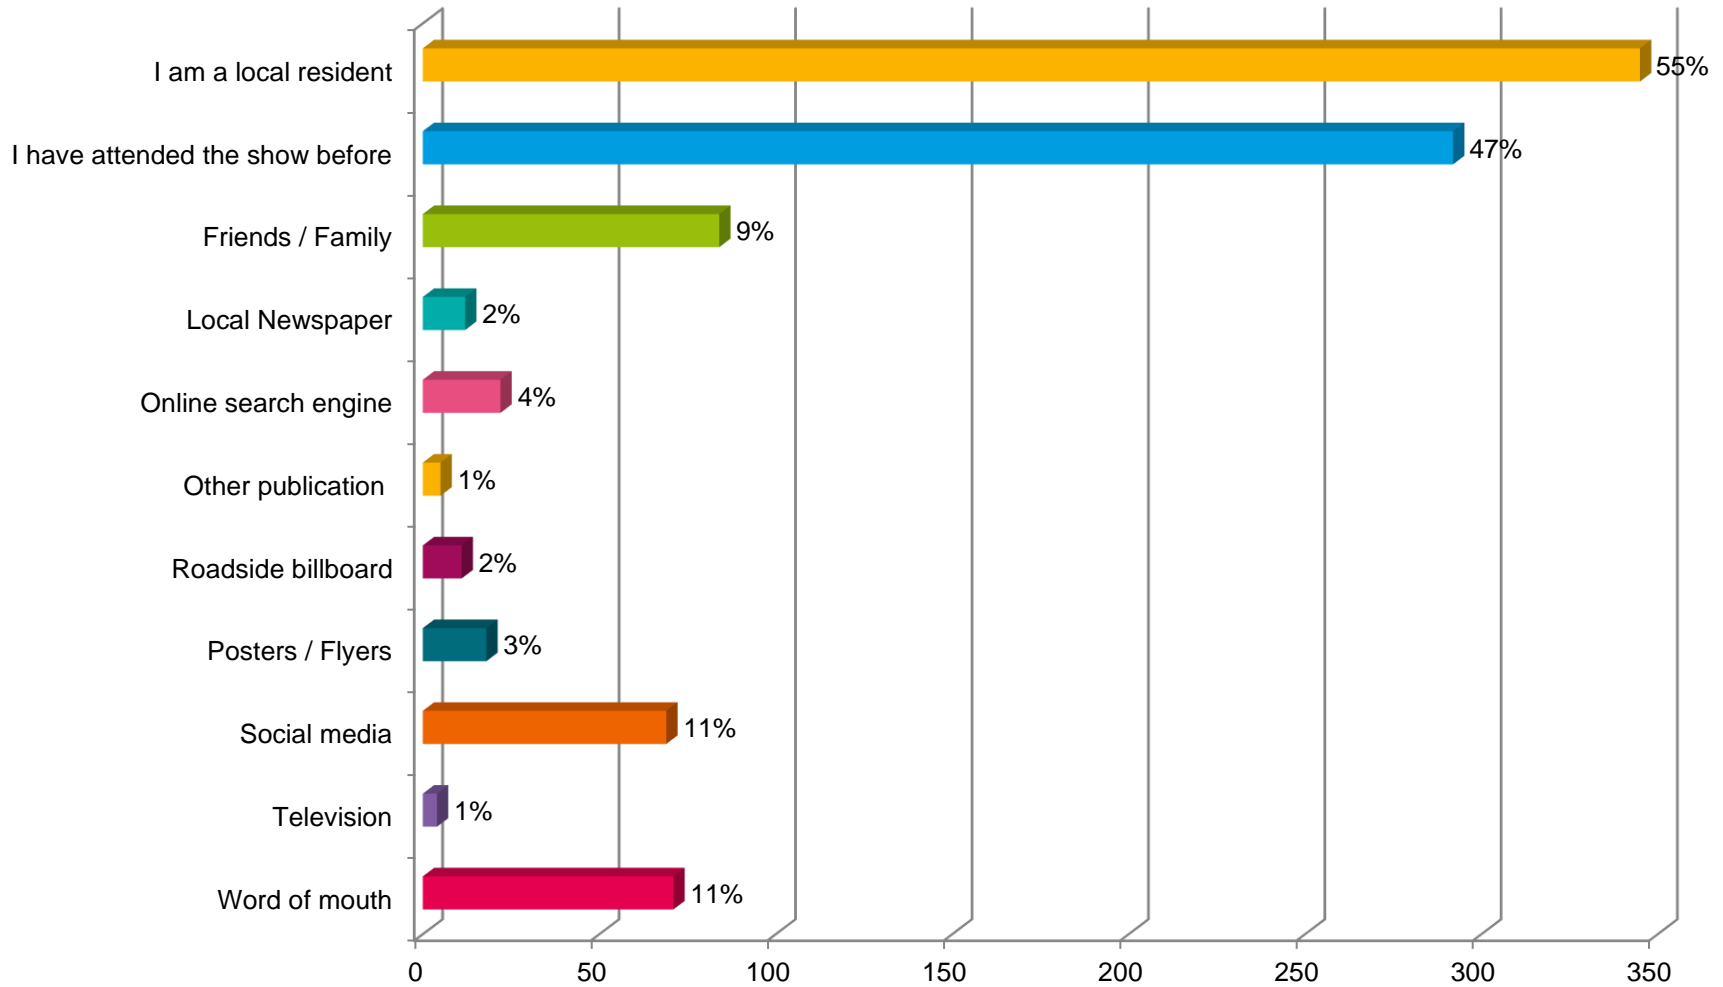

How did you hear about the show?

Respondents were given the opportunity to choose multiple options