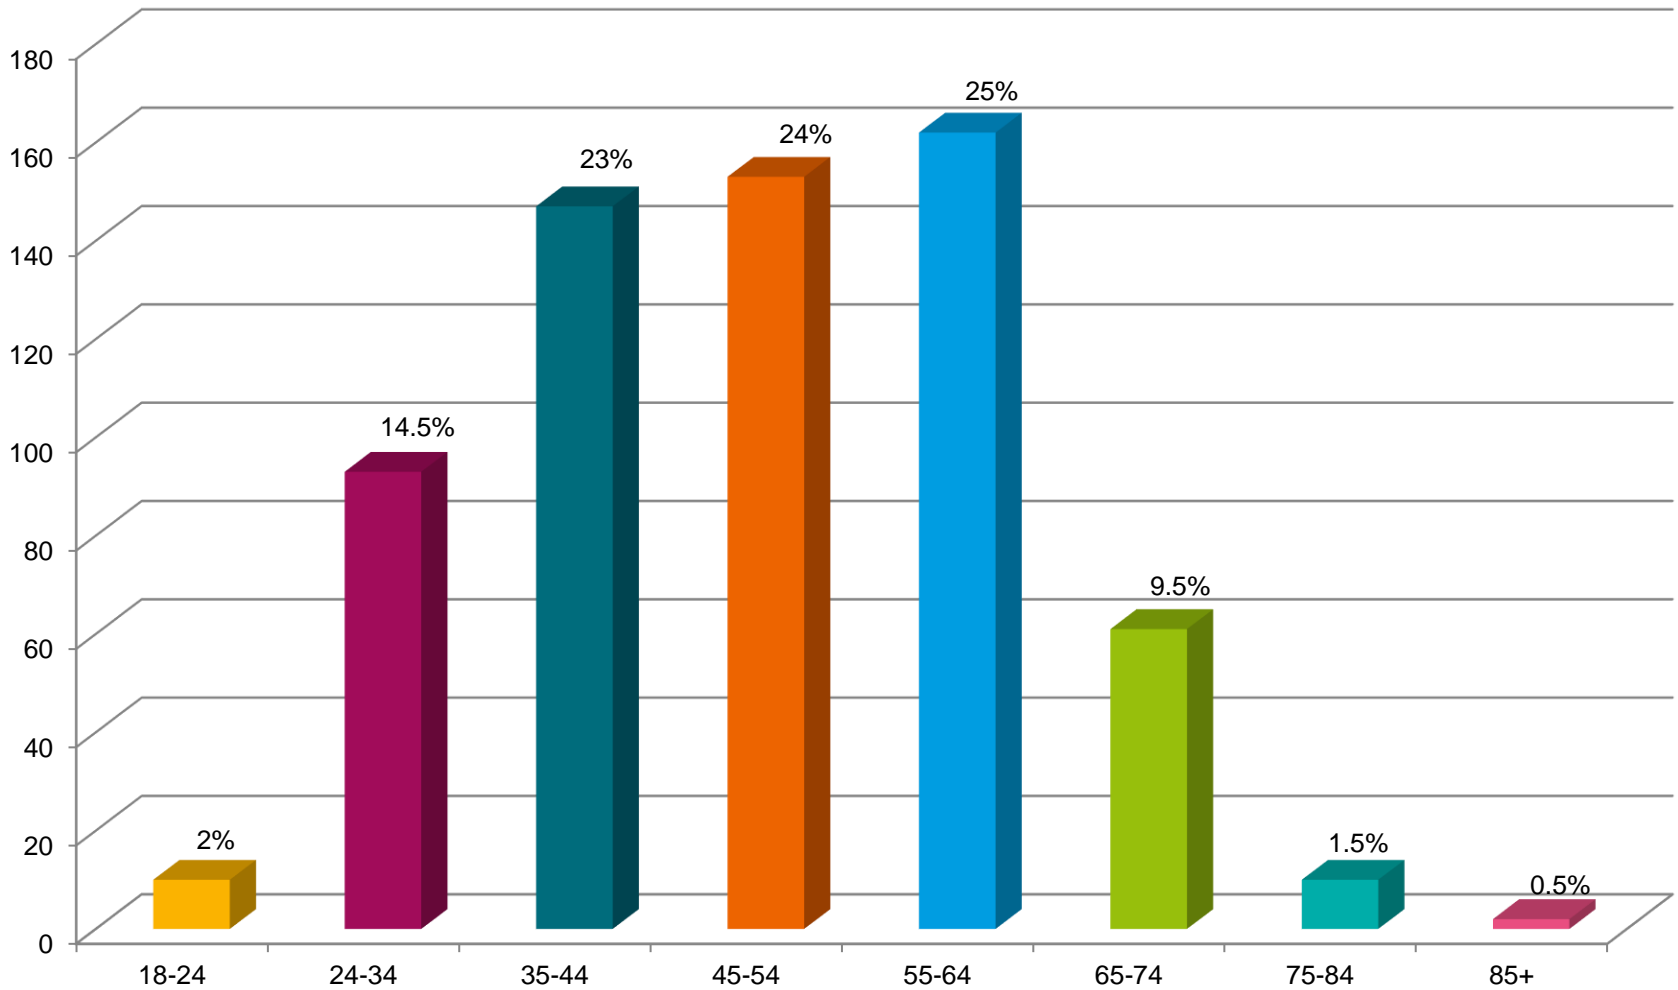

# 2023 Visitor Demographics

Total number of survey responses: 638  
Number of show attendees: 120,000

# What is your age group?