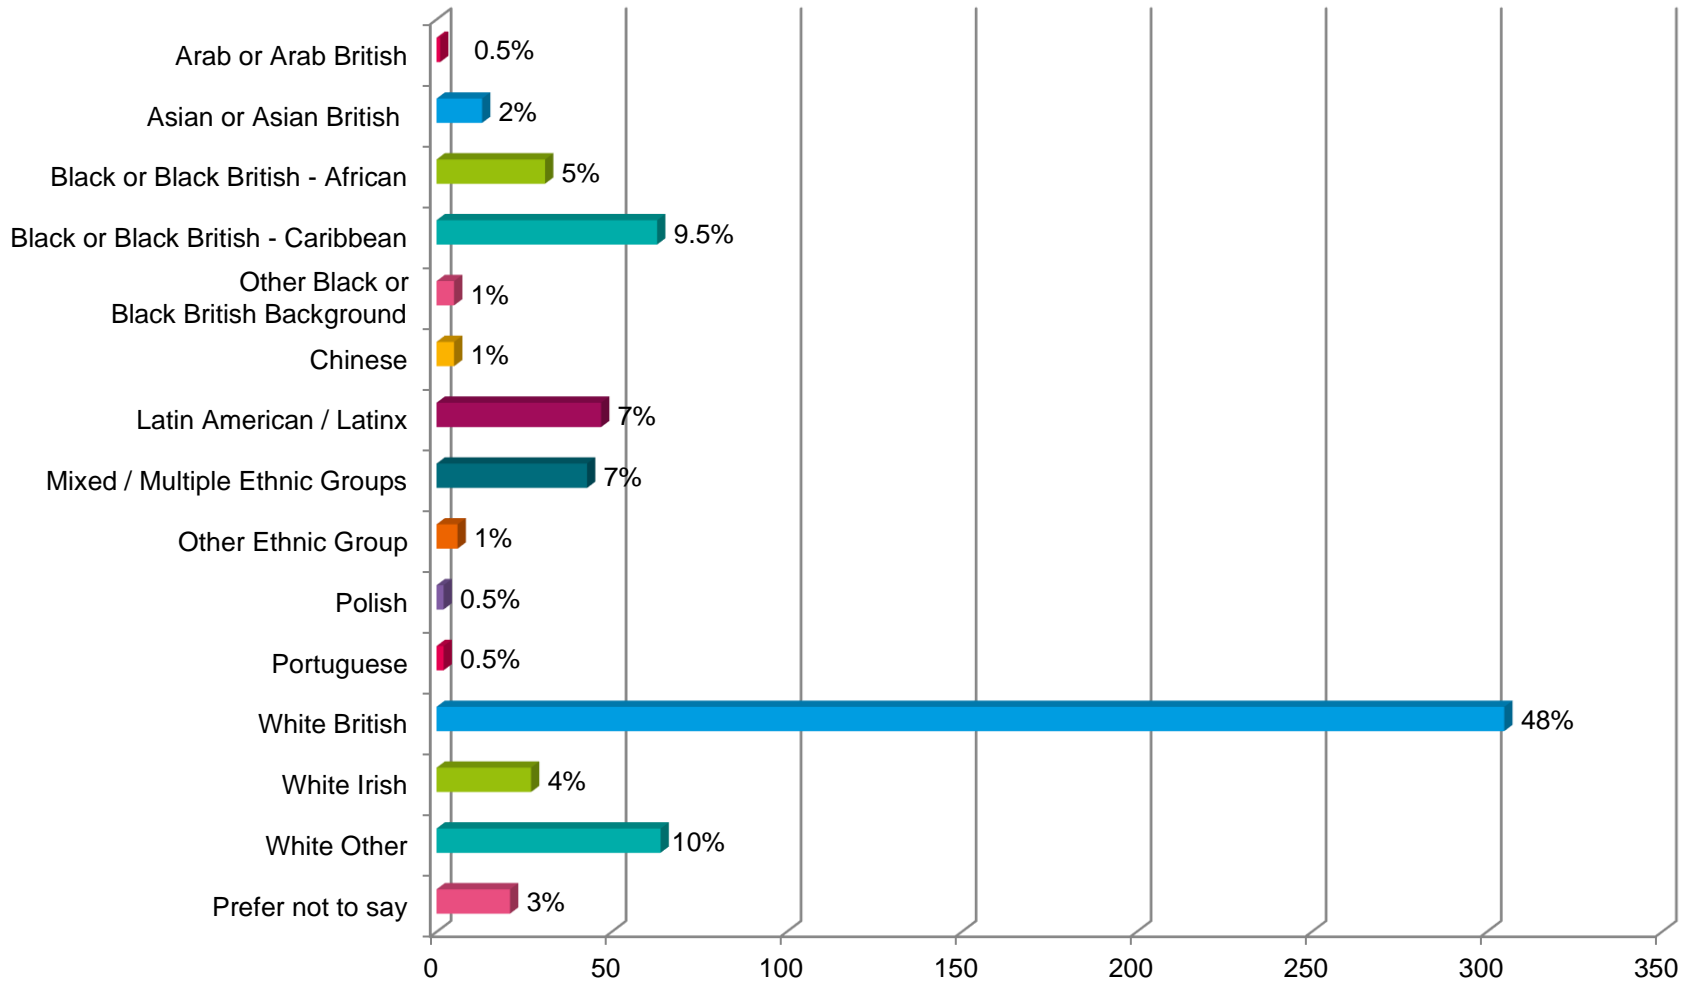

How would you describe your ethnicity?