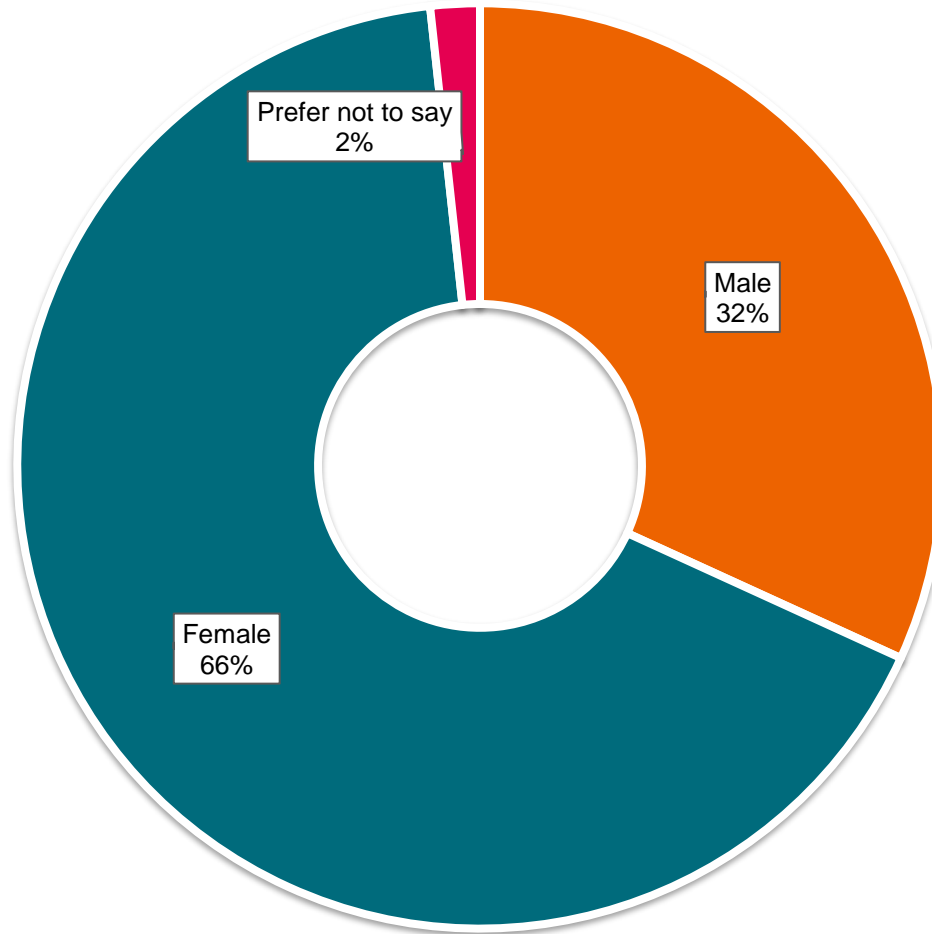

What is your gender identity?