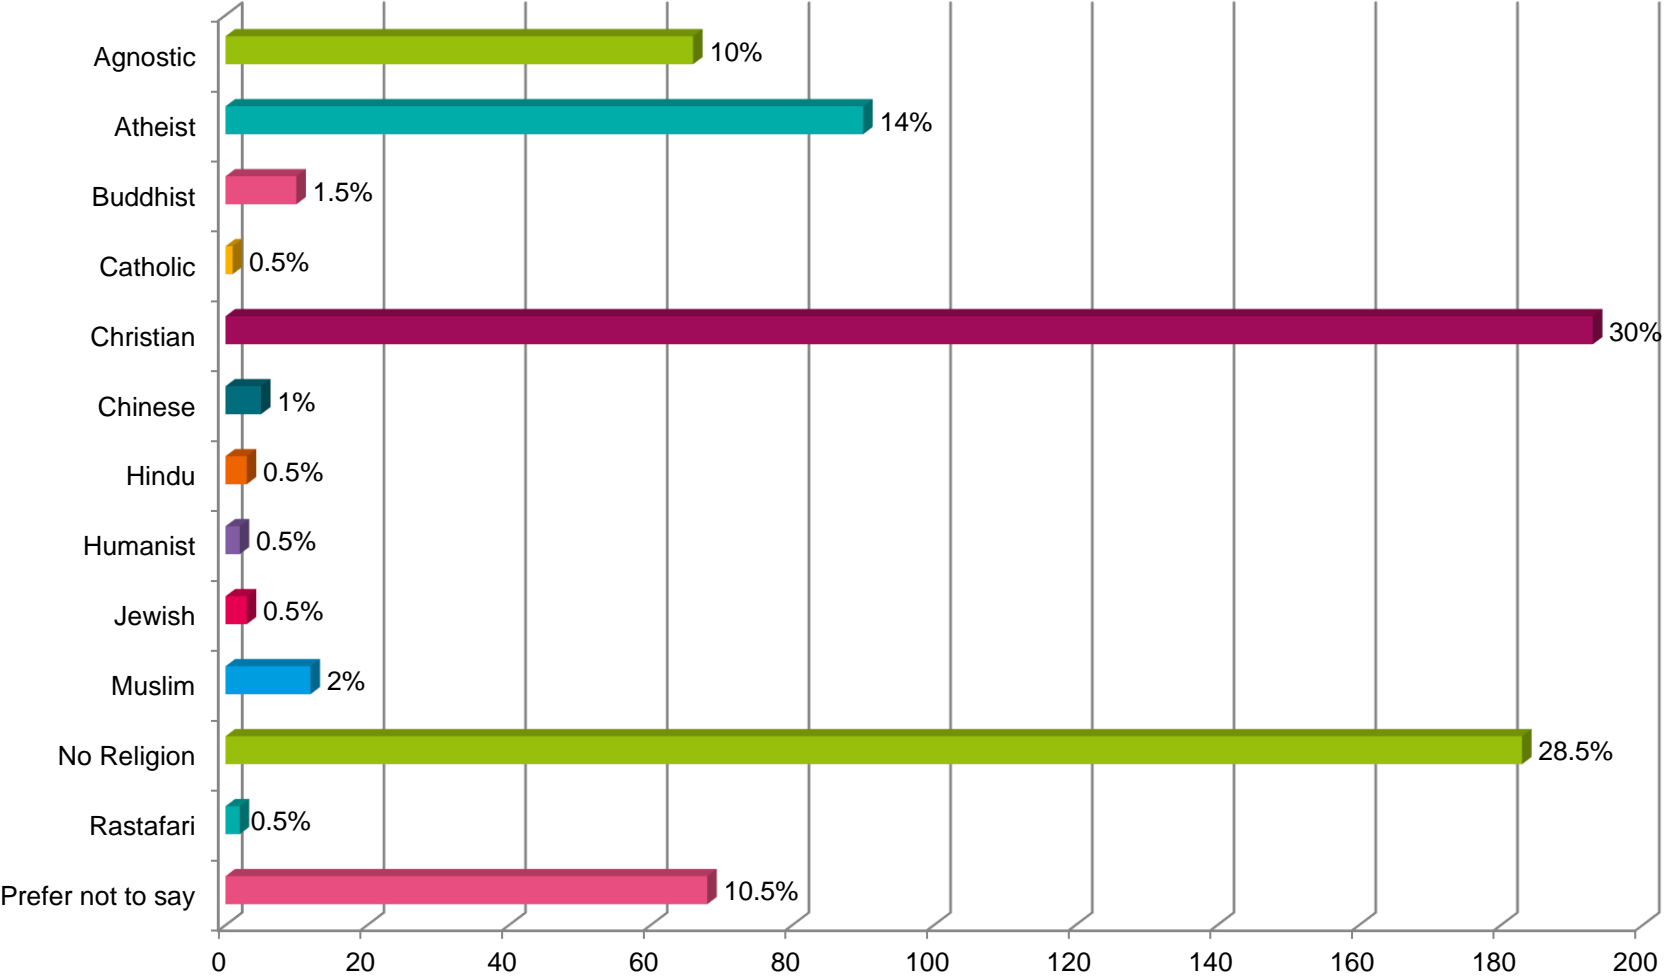

Which of these best describes your religion?